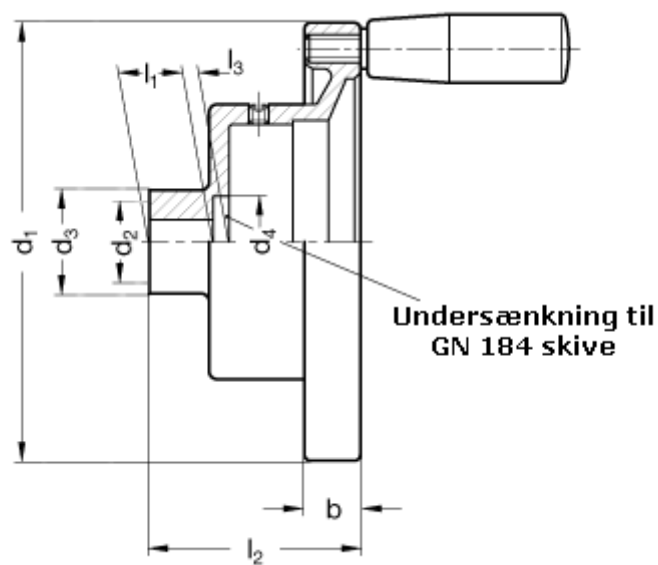

Article number: 20587299

Description: E+G Disc handwheel
GN 323.8-125-B12-R

Measures

$b = 15$

$l_4 = 18$

$d_1 = 125$

$d_2 = 12$

$d_3 = 31$

$d_4 = 25,5$

$l_1 = 18$

$l_2 = 61$

$l_3 = 4$